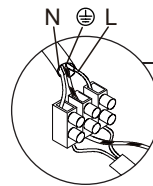

OUTDOOR WALL LIGHT

E343

Please read instructions before commencing installation and retain for future reference.

SPECIFICATIONS

- **Material:** Aluminum | Clear Diffuser
- **Light Source:** E27 | 15W MAX
- **Ingress Protection:** IP65 Protection against entry of solid objects greater than 12mm in diameter.

INSTALLATION INSTRUCTIONS

⚠ Electrical products can cause death, injury, or property damage. Maintenance and installation should only be carried out by a professional electrician.

- Ensure the main supply is switched off before connecting to electricity.

WARNING

⚠ Make sure that the products are installed properly before connecting to electricity. Do not cover the luminaire. Do not exceed the maximum wattage rating of the lamp. If the light source is contained in this luminaire (integrated LED), it shall only be replaced by the manufacturer, his service agent, or a similarly qualified person.

Connecting the Terminal Block

Connect main supply (brown - Live, blue - Neutral) into terminal block making sure all connections are tight.