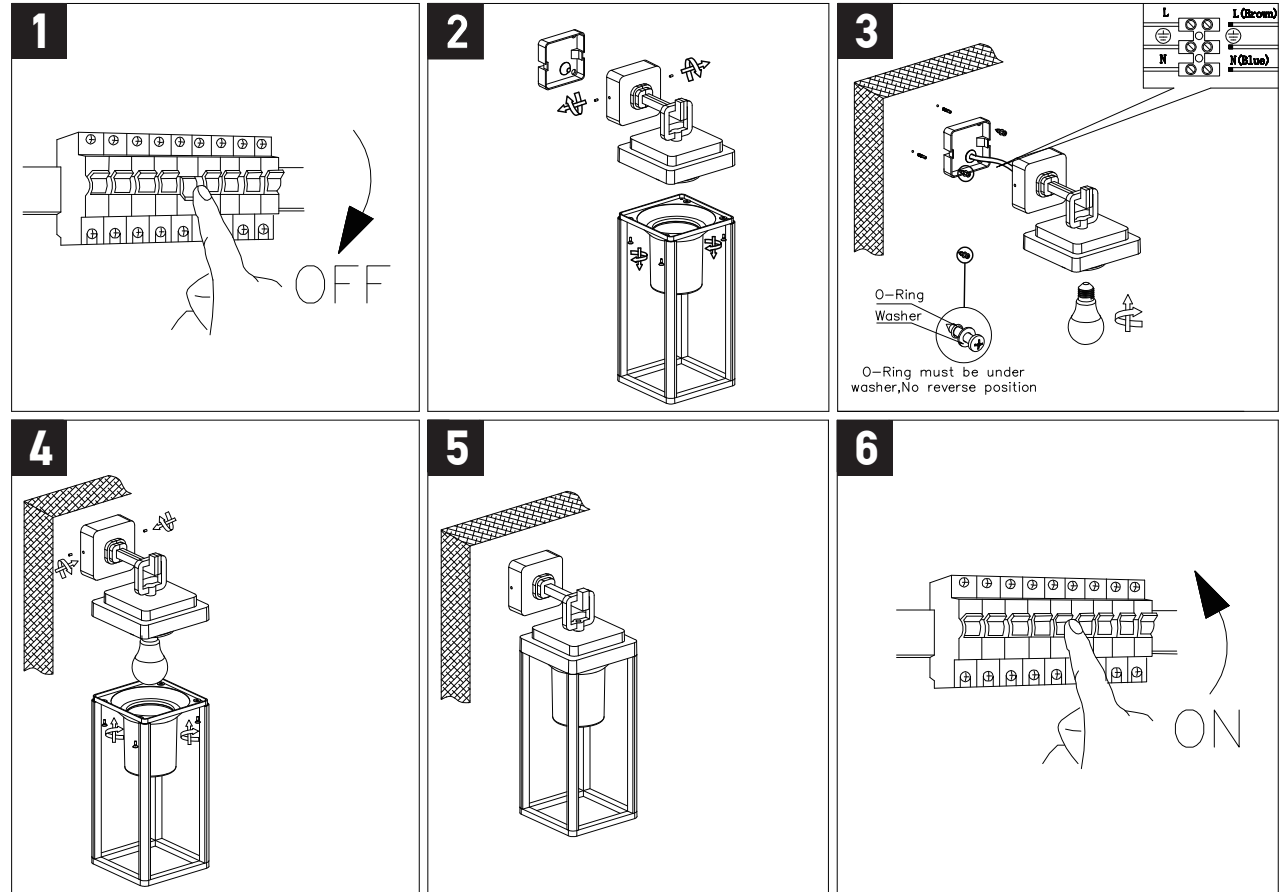

OUTDOOR WALL LIGHT

E343

Please read instructions before commencing installation and retain for future reference.

SPECIFICATIONS

- **Material:** Aluminum | Clear Diffuser
- **Light Source:** E27 | 15W MAX
- **Ingress Protection:** IP65 Protection against entry of solid objects greater than 12mm in diameter.

INSTALLATION INSTRUCTIONS

⚠ Electrical products can cause death, injury, or property damage. Maintenance and installation should only be carried out by a professional electrician.

- Ensure the main supply is switched off before connecting to electricity.

WARNING

⚠ Make sure that the products are installed properly before connecting to electricity. Do not cover the luminaire. Do not exceed the maximum wattage rating of the lamp. If the light source is contained in this luminaire (integrated LED), it shall only be replaced by the manufacturer, his service agent, or a similarly qualified person.

Connecting the Terminal Block

Connect main supply (brown - Live, blue - Neutral) into terminal block making sure all connections are tight.